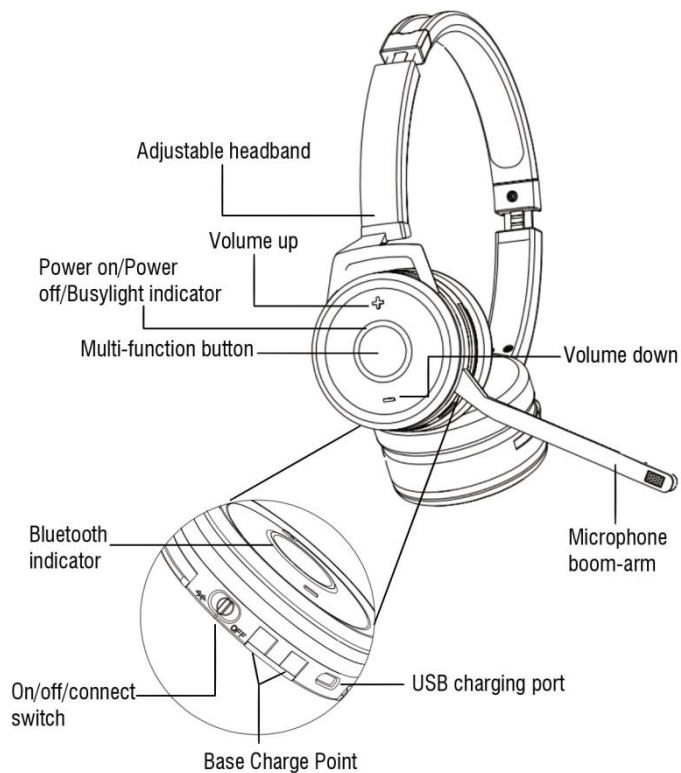

How to Use

Function	Action	LED Status
Headset on	Slide the On switch	Green Light flash twice in succession
Headset off	Slide the On switch	Red Light flash once in succession
Pairing	Slide the Pair Button	Blue Light flash
Pairing Successfully		Green Light flash once in succession
Standby		Blue Light flash 1 time per 8 secs
Answer/End Call	Tap the Multi-function button	
Reject call	Double-tap the Multi-function button	
Enable/disable Voice prompts	Press and hold the Multi-function button while turning on the headset	
Adjust volume	Tap the Volume up or Volume down button	
Mute/unmute Microphone	Press and hold (2 secs) the Volume down button	

Technical Specification

Packaging dimensions (unit pack)	Headset: 155x36x180mm / Charging stand(Optional): 100x81x108mm
Weight, headset (Mono/Duo)	115g/158g
What's in the box	User Guide, VT9605 BT headset, BT 100U USB adapter(optional), charging stand(optional)
Talk time & music time	19 hours&24 hours
Audio control	Hook off/on, Mic Mute, Speaker volume up/down on headset
Connection	Dual connectivity for two Bluetooth devices simultaneously
Bluetooth Version	Class 1 (up to 30 meters / 100 feet) and Bluetooth 5.0
Integrated busylight	Red lights on both ear cups are activated automatically when on a call,
Microphone type	2 ECM microphone
Microphone Sensitivity@ 1kHz	-40±3 dB
Microphone Directivity	Omni-directional
Speaker bandwidth music mode	20Hz - 20kHz
Speaker bandwidth communication mode	100Hz - 8kHz
Speaker sensitivity	110±3dB
Speaker impedance	32±15%Ω
Microphone frequency range	100Hz - 10kHz
Operating temperature	-10 ° C to + 55 ° C