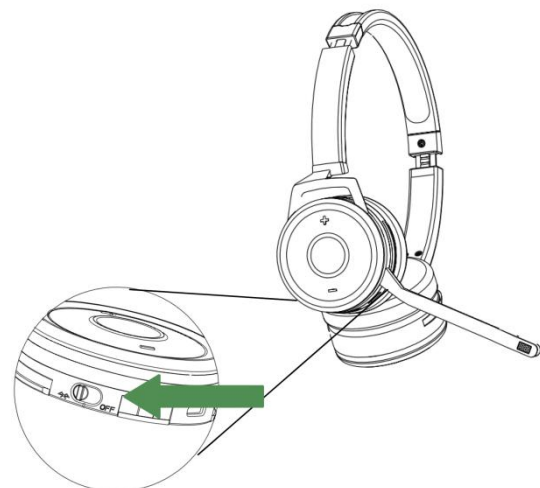

Connects to Smartphone